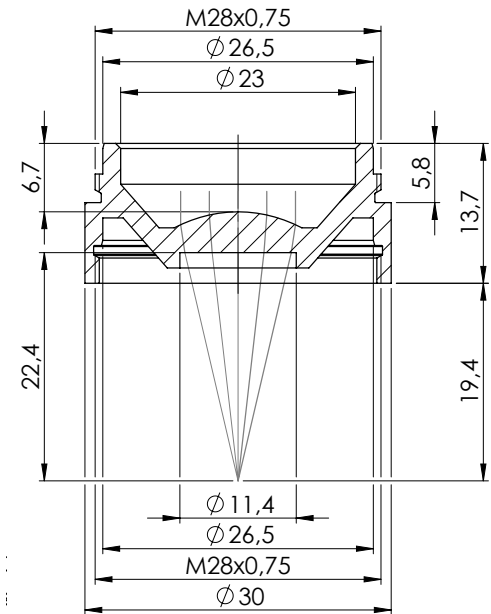

asphericon MountedOptics

ALM12-25

Order the Low-NA asphere ALL12-25 as mounted lens and benefit from a perfectly aligned asphere.

Key Benefits:

- = Thread: M28 x 0.75
- = Modular design for high compatibility to common optical systems
- = Clearly labeled specifications on mount for comfortable handling
- = Available with 4 standard coatings

Technical Dimensions:

+49 (0) 3641 - 3100 560
+1 - 941 - 564 0890

+49 (0) 3641 - 3100 561
+1 - 941 - 584 4071

sales@asphericon.com

www.asphericon.com