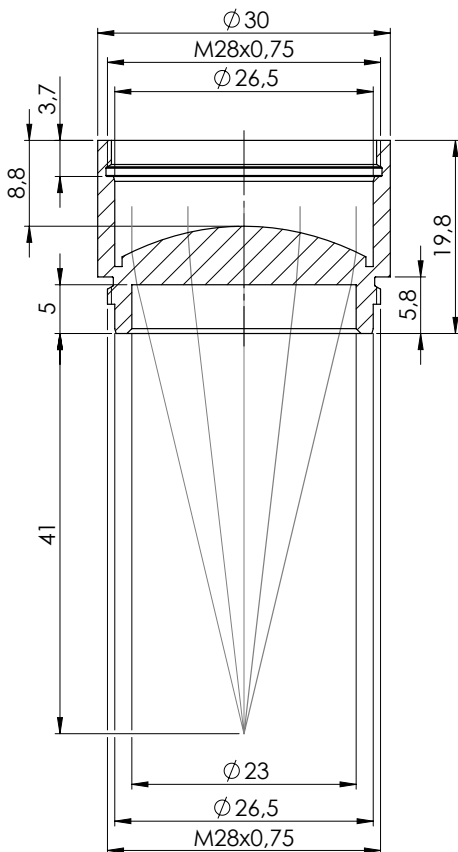

asphericon MountedOptics

ALM25-50

Order the Low-NA asphere ALL25-50 as mounted lens and benefit from a perfectly aligned asphere.

Key Benefits:

- = Thread: M28 x 0.75
- = Modular design for high compatibility to common optical systems
- = Clearly labeled specifications on mount for comfortable handling
- = Available with 4 standard coatings

Technical Dimensions:

+49 (0) 3641 - 3100 560
+1 - 941 - 564 0890

+49 (0) 3641 - 3100 561
+1 - 941 - 584 4071

sales@asphericon.com

www.asphericon.com